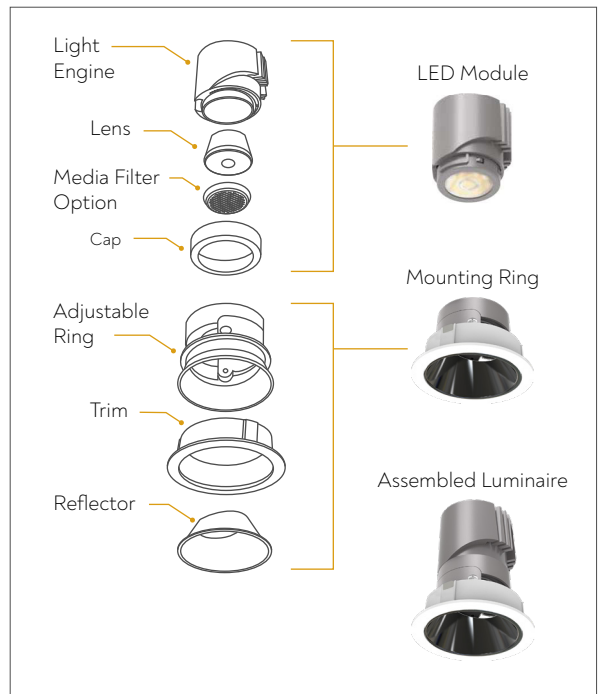

VENICE
DOWNLIGHTS
 3", 4", 6" Euro Collection

[FEATURES]

The Venice is a high-performance recessed downlight offering reduced glare and high visual comfort. Available in 3", 4" and 6" round or square trim, fixed or adjustable, the Venice is one of the most flexible downlights in the market. Its modular design with a variety of light engines and optics allows for suitable use in countless applications. This downlight is designed for easy installation, removal, and maintenance from below the ceiling to reduce capital and operating costs. The Venice is ideal for ambient or accent lighting in commercial, retail, hospitality, and residential settings.

[LUMINAIRE INFORMATION]

RECESSED

Product Detail

Lumens/Watts (3000K)	1000lm/15W¹ - 3 Inch (Standard) 1900lm/25W² - 4 Inch (Standard) 1600lm/20W ² - 4 Inch 2200lm/28W ³ - 6 Inch 2700lm/34W ³ - 6 Inch
Input Voltage	120-277V
Efficacy	Up to 90lm/W
CRI	>90Ra
Beam Angle	55° (Standard) , 24°, 38°
CCT	3000K, 3500K, 4000K
Dimming	0-10V (20W-34W Standard), Phase Dimming 10-100% (15W Standard), Dual (Consult Factory)
Trim Colour	White (Standard) , Black, Silver
Ingress Protection	IP20 Dry Location, Wet Location Option ¹ (3in)
Warranty	5 yrs
Certification	