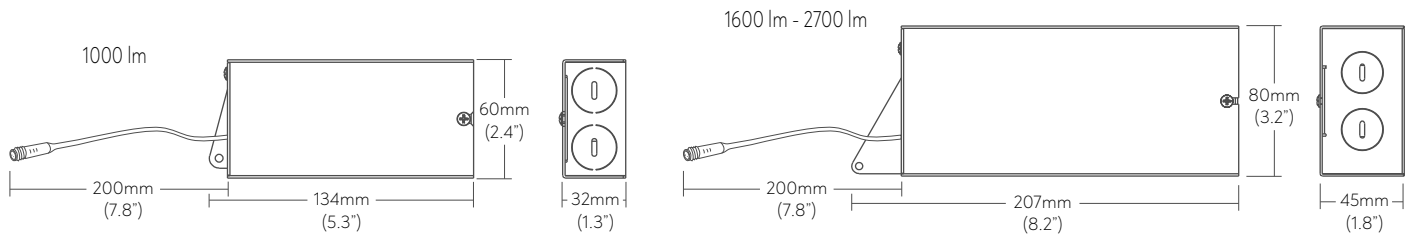

[DRIVER ENCLOSURE]

[REFLECTOR - TILT]