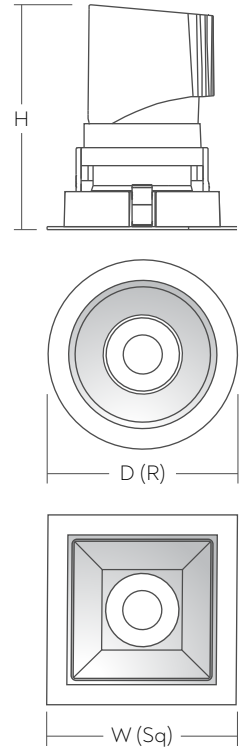

VENICE
DOWNLIGHTS
 3", 4", 6" Euro Collection

[FEATURES]

The Venice is a high-performance recessed downlight offering reduced glare and high visual comfort. Available in 3", 4" and 6" round or square trim, fixed or adjustable, the Venice is one of the most flexible downlights in the market. Its modular design with a variety of light engines and optics allows for suitable use in countless applications. This downlight is designed for easy installation, removal, and maintenance from below the ceiling to reduce capital and operating costs. The Venice is ideal for ambient or accent lighting in commercial, retail, hospitality, and residential settings.

[DIMENSIONS]

Collection / Model	D / W	H	Cutout Size D / W
EURO3 / 3 Inch* Venice Round VEN3 (R)	Ø85mm (3.35")	113mm (4.45")	Ø75mm (2.95")
EURO3 / 3 Inch* Venice Square VEN3 (Sq)	85x85mm (3.35"x3.35")	112mm (4.41")	75x75mm (2.95"x2.95")
EURO3 / 3 Inch* Venice Wall Wash Round VEN3-WW (R)	Ø88mm (3.46")	100mm (3.94")	Ø75mm (2.95")
EURO3 / 3 Inch* Venice Wall Wash Square VEN3-WW (Sq)	88x88mm (3.46"x3.46")	100mm (3.94")	75x75mm (2.95"x2.95")
EURO4 / 4 Inch* Venice Round VEN4 (R)	Ø115mm (4.53")	141mm (5.55")	Ø100mm (3.94")
EURO4 / 4 Inch* Venice Square VEN4 (Sq)	112x112mm (4.41"x4.41")	136mm (5.35")	100x100mm (3.94"x3.94")
EURO6 / 6 Inch* Venice Round VEN6 (R)	Ø140mm (5.51")	175mm (6.89")	Ø125mm (4.92")
EURO6 / 6 Inch* Venice Square VEN6 (Sq)	140x140mm (5.51"x5.51")	169.5mm (6.67")	125x125mm (4.92"x4.92")