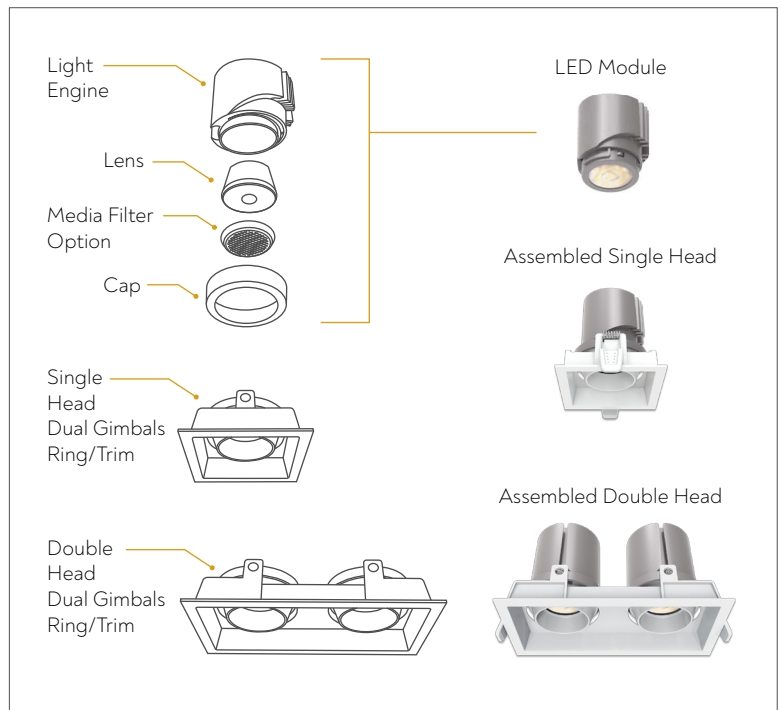

PARIS
DOWNLIGHTS
3", 4", 5" Euro Collection

[FEATURES]

Paris downlight multiples with glare free design prohibits direct view of the LED creating high visual comfort. Features dual 30° gimbals for precision aiming with single head and double head models. Modular design with separate mounting ring and light engine allows for easy installation, replacement and maintenance from below ceiling. Enclosure available for suspended option. Ideal for ambient or accent lighting in residential, hospitality, commercial and retail stores.

[LUMINAIRE INFORMATION]

RECESSED

Product Detail

Lumens/Watts	1100lm/15W ¹ - 3 Inch
(Single Head, 3000K)	1700lm/20W ² - 4 Inch
	2000lm/25W ² - 4 Inch
	2400lm/30W ³ - 6 Inch
	2800lm/35W ³ - 6 Inch
Input Voltage	120-277V
Efficacy	Up to 90lm/W
CRI	>90Ra
Beam Angle	38° (Standard) , 24°, 55°
CCT	3000K, 3500K, 4000K
Dimming	0-10V (20W-25W Standard), Phase Dimming 10-100% (15W Standard), Dual (Consult Factory)
Ingress Protection	IP20 Dry Location
Warranty	5 yrs
Certification	

[DIMENSIONS]

Euro Collection / Model	L x W	H	Cutout Size L x W
EURO3 / 3 Inch* Paris Single Head PAR3-1	90x90mm (3.54"x3.54")	95.5mm (3.76")	80x80mm (3.15"x3.15")
EURO3 / 3 Inch* Paris Double Head PAR3-2	175x90mm (6.89"x3.54")	95.5mm (3.76")	165x80mm (6.5"x3.15")
EURO4 / 4 Inch* Paris Single Head PAR4-1	110x110mm (4.33"x4.33")	112mm (4.42")	95x95mm (3.74"x3.74")
EURO4 / 4 Inch* Paris Double Head PAR4-2	220x110mm (8.66"x4.33")	112mm (4.42")	205x95mm (8.07"x3.74")
EURO6 / 6 Inch* Paris Single Head PAR6-1	130x130mm (5.12"x5.12")	140mm (5.51")	115x115mm (4.53"x4.53")
EURO6 / 6 Inch* Paris Double Head PAR6-2	266x130mm (10.47"x5.12")	140mm (5.51")	245x115mm (9.65"x4.53")