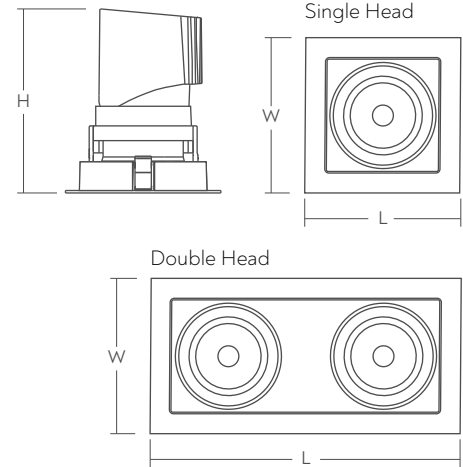

[LUMINAIRE INFORMATION]

RECESSED

Product Detail

Lumens/Watts	1100lm/15W ¹ - 3 Inch
(Single Head, 3000K)	1700lm/20W ² - 4 Inch
	2000lm/25W ² - 4 Inch
	2400lm/30W ³ - 6 Inch
	2800lm/35W ³ - 6 Inch
Input Voltage	120-277V
Efficacy	Up to 90lm/W
CRI	>90Ra
Beam Angle	38° (Standard) , 24°, 55°
CCT	3000K, 3500K, 4000K
Dimming	0-10V (20W-25W Standard), Phase Dimming 10-100% (15W Standard), Dual (Consult Factory)
Ingress Protection	IP20 Dry Location
Warranty	5 yrs
Certification	

[DIMENSIONS]

Euro Collection / Model	L x W	H	Cutout Size L x W
EURO3 / 3 Inch* Paris Single Head PAR3-1	90x90mm (3.54"x3.54")	95.5mm (3.76")	80x80mm (3.15"x3.15")
EURO3 / 3 Inch* Paris Double Head PAR3-2	175x90mm (6.89"x3.54")	95.5mm (3.76")	165x80mm (6.5"x3.15")
EURO4 / 4 Inch* Paris Single Head PAR4-1	110x110mm (4.33"x4.33")	112mm (4.42")	95x95mm (3.74"x3.74")
EURO4 / 4 Inch* Paris Double Head PAR4-2	220x110mm (8.66"x4.33")	112mm (4.42")	205x95mm (8.07"x3.74")
EURO6 / 6 Inch* Paris Single Head PAR6-1	130x130mm (5.12"x5.12")	140mm (5.51")	115x115mm (4.53"x4.53")
EURO6 / 6 Inch* Paris Double Head PAR6-2	266x130mm (10.47"x5.12")	140mm (5.51")	245x115mm (9.65"x4.53")