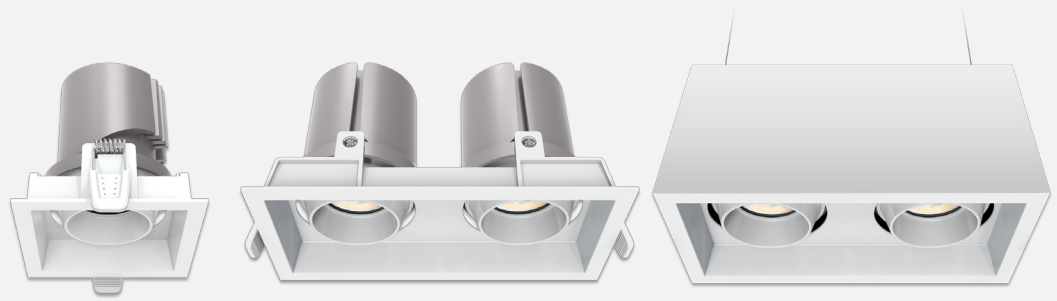

PARIS
DOWNLIGHTS
3", 4", 5" Euro Collection

[FEATURES]

Paris downlight multiples with glare free design prohibits direct view of the LED creating high visual comfort. Features dual 30° gimbals for precision aiming with single head and double head models. Modular design with separate mounting ring and light engine allows for easy installation, replacement and maintenance from below ceiling. Enclosure available for suspended option. Ideal for ambient or accent lighting in residential, hospitality, commercial and retail stores.

[LUMINAIRE INFORMATION]

RECESSED

Product Detail

Lumens/Watts	1100lm/15W ¹ - 3 Inch
(Single Head, 3000K)	1700lm/20W ² - 4 Inch
	2000lm/25W ² - 4 Inch
	2400lm/30W ³ - 6 Inch
	2800lm/35W ³ - 6 Inch
Input Voltage	120-277V
Efficacy	Up to 90lm/W
CRI	>90Ra
Beam Angle	38° (Standard) , 24°, 55°
CCT	3000K, 3500K, 4000K
Dimming	0-10V (20W-25W Standard), Phase Dimming 10-100% (15W Standard), Dual (Consult Factory)
Ingress Protection	IP20 Dry Location
Warranty	5 yrs
Certification	

[DIMENSIONS]

Euro Collection / Model	L x W	H	Cutout Size L x W
EURO3 / 3 Inch* Paris Single Head PAR3-1	90x90mm (3.54"x3.54")	95.5mm (3.76")	80x80mm (3.15"x3.15")
EURO3 / 3 Inch* Paris Double Head PAR3-2	175x90mm (6.89"x3.54")	95.5mm (3.76")	165x80mm (6.5"x3.15")
EURO4 / 4 Inch* Paris Single Head PAR4-1	110x110mm (4.33"x4.33")	112mm (4.42")	95x95mm (3.74"x3.74")
EURO4 / 4 Inch* Paris Double Head PAR4-2	220x110mm (8.66"x4.33")	112mm (4.42")	205x95mm (8.07"x3.74")
EURO6 / 6 Inch* Paris Single Head PAR6-1	130x130mm (5.12"x5.12")	140mm (5.51")	115x115mm (4.53"x4.53")
EURO6 / 6 Inch* Paris Double Head PAR6-2	266x130mm (10.47"x5.12")	140mm (5.51")	245x115mm (9.65"x4.53")