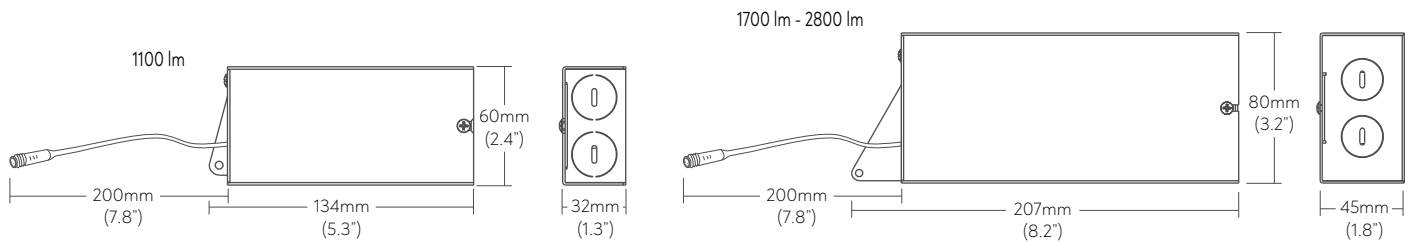

[LUMINAIRE INFORMATION]

RECESSED

Product Detail

Lumens/Watts	1100lm/15W ¹ - 3 Inch
(Single Head, 3000K)	1700lm/20W ² - 4 Inch
	2000lm/25W ² - 4 Inch
	2400lm/30W ³ - 6 Inch
	2800lm/35W ³ - 6 Inch
Input Voltage	120-277V
Efficacy	Up to 90lm/W
CRI	>90Ra
Beam Angle	38° (Standard) , 24°, 55°
CCT	3000K, 3500K, 4000K
Dimming	0-10V (20W-25W Standard), Phase Dimming 10-100% (15W Standard), Dual (Consult Factory)
Ingress Protection	IP20 Dry Location
Warranty	5 yrs
Certification	

[DIMENSIONS]

Euro Collection / Model	L x W	H	Cutout Size L x W
EURO3 / 3 Inch* Paris Single Head PAR3-1	90x90mm (3.54"x3.54")	95.5mm (3.76")	80x80mm (3.15"x3.15")
EURO3 / 3 Inch* Paris Double Head PAR3-2	175x90mm (6.89"x3.54")	95.5mm (3.76")	165x80mm (6.5"x3.15")
EURO4 / 4 Inch* Paris Single Head PAR4-1	110x110mm (4.33"x4.33")	112mm (4.42")	95x95mm (3.74"x3.74")
EURO4 / 4 Inch* Paris Double Head PAR4-2	220x110mm (8.66"x4.33")	112mm (4.42")	205x95mm (8.07"x3.74")
EURO6 / 6 Inch* Paris Single Head PAR6-1	130x130mm (5.12"x5.12")	140mm (5.51")	115x115mm (4.53"x4.53")
EURO6 / 6 Inch* Paris Double Head PAR6-2	266x130mm (10.47"x5.12")	140mm (5.51")	245x115mm (9.65"x4.53")

NOTE: Double head requires 2x drivers

[DRIVER ENCLOSURE]

[ORDER CODE]

MODULE					DRIVER	
COLLECTION EURO3 - PAR3 EURO4 - PAR4 EURO6 - PAR6	BEAM ANGLE 38D - 38° (Standard) 24D - 24° 55D - 55°	CCT 30K - 3000K 35K - 3500K 40K - 4000K Consult factory for other CCT	CRI 90 - 90CRI	LUMENS 11 - 1100lm ¹ (3" Standard) 20 - 2000lm ² (4" Standard) 17 - 1700lm ² 24 - 2400lm ³ 28 - 2800lm ³	DIMMING V - 0-10V DIMMING (20W-35W) T - PHASE DIMMING (15W ONLY) X - DUAL 0-10V & PHASE DIMMING (Consult Factory)	VOLTAGE UNV - 120-277V * Nominal size 1. Available for 3 inch model only 2. Available for 4 inch model only 3. Available for 6 inch model only 4. One driver required for single head 5. Two drivers required for double head 6. Available for 2 head model only