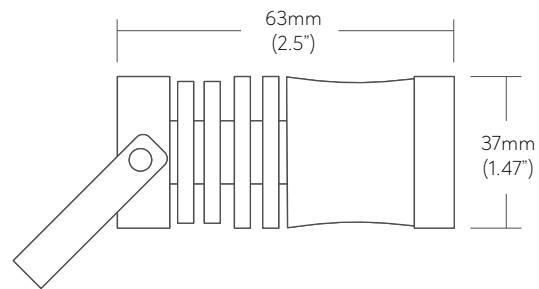

[ LUMINAIRE INFORMATION ]

LANDSCAPE

- Lumens: 332 lm (3000K)
- Operating Voltage: 12V DC Constant Voltage
- Input Voltage: AC 100-240V, 277V External Transformer
- Watts: 3W
- Beam Angle: 45°
- Light Source: 3x1W LED
- CCT: 3000K
- Dimming: With dimmable transformer
- Finish: **Black (Standard)**, White, Silver
- Housing: Aluminum Alloy
- Operating Temp.: -25°C to +50°C (-13°F to 122°F)
- Life: 50,000 hrs
- Warranty: 5 yrs
- Ingress Protection: IP65 Wet Location