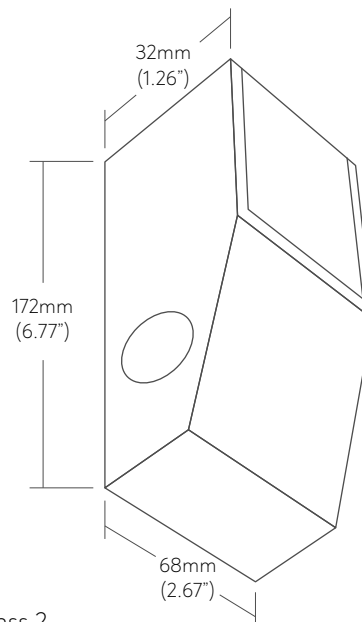

[TRANSFORMER INFORMATION]

Class 2 Dimmable LED DC Electronic Transformer

- Encapsulated transformer in black powder coated NEMA3 enclosure
- Enclosure should not exceed 70° C @ 40° C ambient
- Removable wiring compartment

AC Input Voltage	120V 60Hz
DC Output Voltage:	12V DC
Input Current Full Load:	0.2A (20W), 0.41A (40W), 0.61A (60W)
Max Load:	20W, 40W, 60W
Output Current Full Load:	1.7A (20W), 3.5A (40W), 5A (60W)
Efficiency:	>90%
Power Factor:	0.95
Ingress Protection:	IP50 Dry Location
Warranty:	5 yrs
Certification:	ULC Listed, CSA Approved, UL standards 8750 Class 2