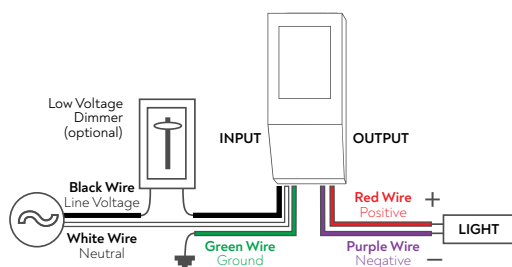

[WIRING DIAGRAM]