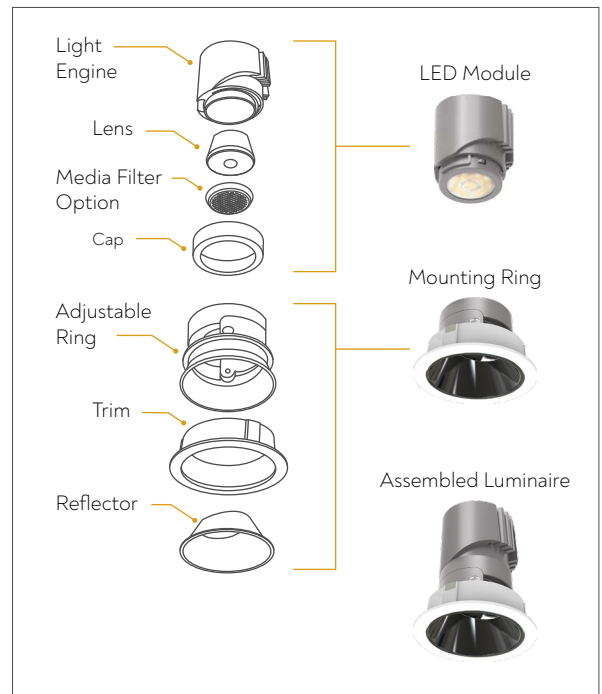

MURANO
DOWNLIGHTS
3", 5", 6" Euro Collection

[FEATURES]

The Murano is a high-performance recessed downlight offering reduced glare and high visual comfort. Available in round 3" fixed or 5" and 6" adjustable, the Murano is one of the most flexible downlights in the market. Its modular design with a variety of light engines and optics allows for suitable use in countless applications. This downlight is designed for easy installation, removal, and maintenance from below the ceiling to reduce capital and operating costs. The Murano is ideal for ambient or accent lighting in commercial, retail, hospitality, and residential settings.

[LUMINAIRE INFORMATION]

RECESSED

Product Detail

Lumens/Watts (3000K)	1100lm/15W¹ - 3 & 5 Inch (Standard) 2000lm/25W² - 5 Inch (Standard) 1700lm/20W ² - 5 Inch 2400lm/28W ³ - 6 Inch 2800lm/34W ³ - 6 Inch
Input Voltage	120-277V
Efficacy	Up to 90lm/W
CRI	>90Ra
Beam Angle	55° (Standard), 24°, 38°
CCT	3000K, 3500K, 4000K
Dimming	0-10V (20W-34W Standard), Phase Dimming 10-100% (15W Standard), Dual (Consult Factory)
Trim Colour	White (Standard), Black, Silver
Ingress Protection	IP20 Dry Location, Wet Location Option ⁵ (3in)
Warranty	5 yrs
Certification	

[DIMENSIONS]

Euro Collection / Model	D / W	H	Cutout Size D / W
EURO3 / 3 Inch* Murano Round MUR3 (R)	Ø85mm (3.35")	86.5mm (3.41")	Ø75mm (2.95")
EURO4 / 5 Inch* Murano Round MUR5 (R)	Ø125mm (4.92")	112.5mm (4.43")	Ø110mm (4.33")
EURO6 / 6 Inch* Murano Round MUR6 (R)	Ø145mm (5.71")	138.5mm (5.45")	Ø125mm (4.92")