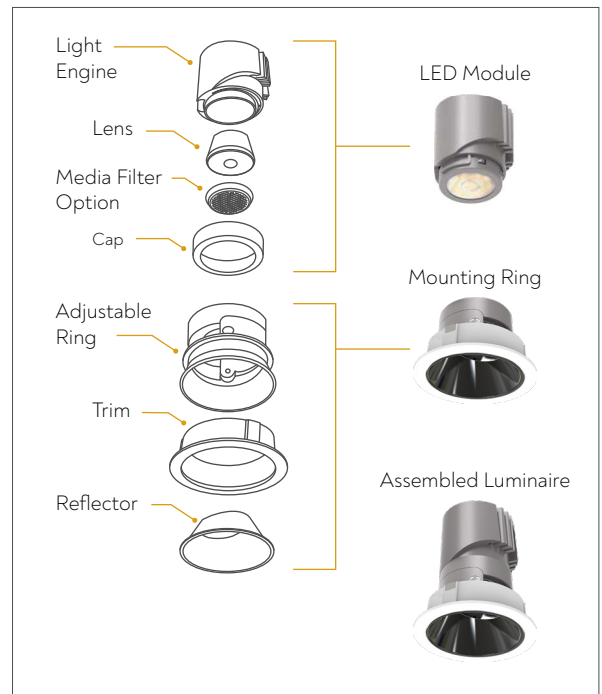

**MURANO**  
**DOWNLIGHTS**  
3", 5", 6" Euro Collection

**[ FEATURES ]**

The Murano is a high-performance recessed downlight offering reduced glare and high visual comfort. Available in round 3" fixed or 5" and 6" adjustable, the Murano is one of the most flexible downlights in the market. Its modular design with a variety of light engines and optics allows for suitable use in countless applications. This downlight is designed for easy installation, removal, and maintenance from below the ceiling to reduce capital and operating costs. The Murano is ideal for ambient or accent lighting in commercial, retail, hospitality, and residential settings.

**[ LUMINAIRE INFORMATION ]**

RECESSED 

Product Detail

|                      |  |
|----------------------|--|
| Lumens/Watts (3000K) | <b>1100lm/15W<sup>1</sup> - 3 &amp; 5 Inch (Standard)</b><br><b>2000lm/25W<sup>2</sup> - 5 Inch (Standard)</b><br>1700lm/20W <sup>2</sup> - 5 Inch<br>2400lm/28W <sup>3</sup> - 6 Inch<br>2800lm/34W <sup>3</sup> - 6 Inch |
| Input Voltage        | 120-277V   |
| Efficacy             | Up to 90lm/W   |
| CRI                  | >90Ra  |
| Beam Angle           | <b>55° (Standard), 24°, 38°</b>  |
| CCT                  | 3000K, 3500K, 4000K  |
| Dimming              | <b>0-10V (20W-34W Standard), Phase Dimming 10-100% (15W Standard), Dual (Consult Factory)</b>  |
| Trim Colour          | <b>White (Standard), Black, Silver</b>   |
| Ingress Protection   | IP20 Dry Location, Wet Location Option <sup>5</sup> (3in)  |
| Warranty             | 5 yrs  |
| Certification        |   |