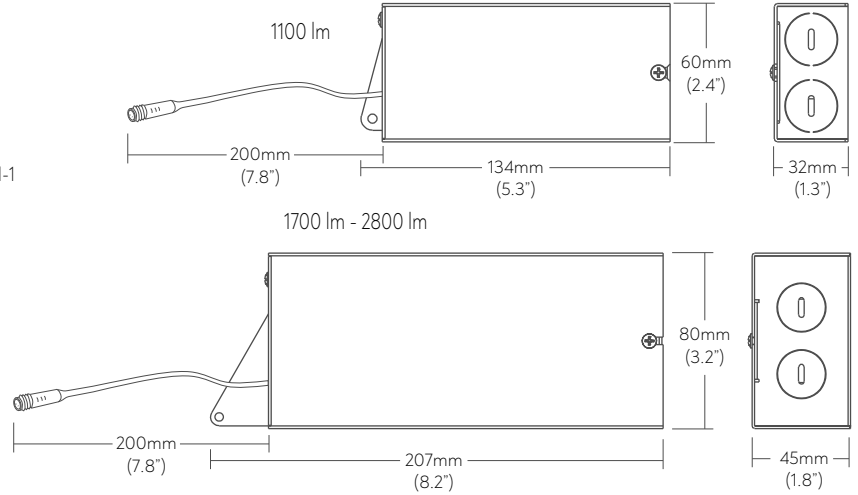

[TRIM]

[DRIVER ENCLOSURE]

[ORDER CODE]

MODULE					DRIVER			
COLLECTION	BEAM ANGLE	CCT	CRI	LUMENS	DIMMING	VOLTAGE		
EURO3 - MUR3 EURO4 - MUR5 EURO6 - MUR6	55D - 55° (Standard) 24D - 24° 38D - 38°	30K - 3000K 35K - 3500K 40K - 4000K Consult factory for other CCT	90 - 90CRI	11 - 1100lm¹ (EURO3 Standard) (EURO4) 20 - 2000lm² (EURO4 Standard) 17 - 1700lm² (EURO4) 24 - 2400lm³ (EURO6) 28 - 2800lm³ (EURO6)	V - 0-10V DIMMING (20W-34W) T - PHASE DIMMING (15W ONLY) X - DUAL 0-10V & PHASE DIMMING (Consult Factory)	UNV - 120-277V	* Nominal size 1. Available for 3" & 5" models only 2. Available for 5" model only 3. Available for 6" model only 4. Not available for 3" model 5. Available for 3" model only	
TRIM					OPTIONS			
MODEL	TILT	TRIM	REFLECTOR	TRIM FINISH	# OF HEADS	IP	MEDIA FILTER	NEW CONSTRUCTION PLATFORM
MUR3 - MURANO 3 INCH* MUR5 - MURANO 5 INCH* MUR6 - MURANO 6 INCH*	F - FIXED* AD - ADJUSTABLE*	R - ROUND	CS - CLEAR SPECULAR (Standard) BC - BLACK CHROME (Anti-glare)	WH - WHITE (Standard) BK - BLACK SV - SILVER	1 - 1 HEAD	WL03 - WET* LOCATION (MUR3) (Consult Factory)	HC - HONEYCOMB SL - SOFT LENS	(BLANK) - NONE NCR1 - ADJUSTABLE 2" - 6" ROUND NCR2 - FIXED 2", 4", 5" ROUND