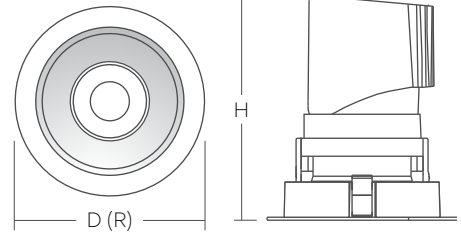

**[ LUMINAIRE INFORMATION ]**

RECESSED 

Product Detail

|                      |  |
|----------------------|--|
| Lumens/Watts (3000K) | <b>1100lm/15W<sup>1</sup> - 3 &amp; 5 Inch (Standard)</b><br><b>2000lm/25W<sup>2</sup> - 5 Inch (Standard)</b><br>1700lm/20W <sup>2</sup> - 5 Inch<br>2400lm/28W <sup>3</sup> - 6 Inch<br>2800lm/34W <sup>3</sup> - 6 Inch |
| Input Voltage        | 120-277V   |
| Efficacy             | Up to 90lm/W   |
| CRI                  | >90Ra  |
| Beam Angle           | <b>55° (Standard), 24°, 38°</b>  |
| CCT                  | 3000K, 3500K, 4000K  |
| Dimming              | <b>0-10V (20W-34W Standard), Phase Dimming 10-100% (15W Standard), Dual (Consult Factory)</b>  |
| Trim Colour          | <b>White (Standard), Black, Silver</b>   |
| Ingress Protection   | IP20 Dry Location, Wet Location Option <sup>5</sup> (3in)  |
| Warranty             | 5 yrs  |
| Certification        |   |

[ DIMENSIONS ]

| Euro Collection / Model                  | D / W          | H               | Cutout Size D / W |
|--|----------------|-----------------|-------------------|
| EURO3 /<br>3 Inch* Murano Round MUR3 (R) | Ø85mm (3.35")  | 86.5mm (3.41")  | Ø75mm (2.95")     |
| EURO4 /<br>5 Inch* Murano Round MUR5 (R) | Ø125mm (4.92") | 112.5mm (4.43") | Ø110mm (4.33")    |
| EURO6 /<br>6 Inch* Murano Round MUR6 (R) | Ø145mm (5.71") | 138.5mm (5.45") | Ø125mm (4.92")    |