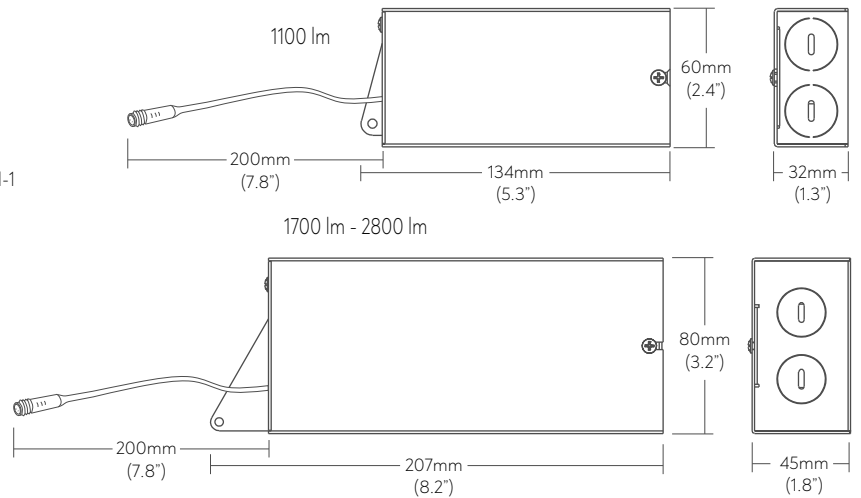

[TRIM]

[DRIVER ENCLOSURE]

[ORDER CODE]

MODULE					DRIVER			
COLLECTION	BEAM ANGLE	CCT	CRI	LUMENS	DIMMING	VOLTAGE		
EURO3 - MUR3 EURO4 - MUR5 EURO6 - MUR6	55D - 55° (Standard) 24D - 24° 38D - 38°	30K - 3000K 35K - 3500K 40K - 4000K Consult factory for other CCT	90 - 90CRI	11 - 1100lm' (EURO3 Standard) (EURO4) 20 - 2000lm' (EURO4 Standard) 17 - 1700lm' (EURO4) 24 - 2400lm' (EURO6) 28 - 2800lm' (EURO6)	V - 0-10V DIMMING (20W-34W) T - PHASE DIMMING (15W ONLY) X - DUAL 0-10V & PHASE DIMMING (Consult Factory)	UNV - 120-277V	* Nominal size 1. Available for 3" & 5" models only 2. Available for 5" model only 3. Available for 6" model only 4. Not available for 3" model 5. Available for 3" model only	
TRIM					OPTIONS			
MODEL	TILT	TRIM	REFLECTOR	TRIM FINISH	# OF HEADS	IP	MEDIA FILTER	OPTION
MUR3 - MURANO 3 INCH* MUR5 - MURANO 5 INCH* MUR6 - MURANO 6 INCH*	F - FIXED* AD - ADJUSTABLE*	R - ROUND	CS - CLEAR SPECULAR (Standard) BC - BLACK CHROME (Anti-glare)	WH - WHITE (Standard) BK - BLACK SV - SILVER	1 - 1 HEAD	WL03 - WET* LOCATION (MUR3) (Consult Factory)	HC - HONEYCOMB SL - SOFT LENS	(BLANK) - NONE NCR1 - NEW CONSTRUCTION PLATFORM NCR2 - NEW CONSTRUCTION PLATFORM*