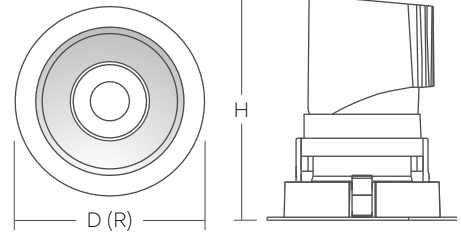

[LUMINAIRE INFORMATION]

RECESSED

Product Detail

Lumens/Watts (3000K)	1100lm/15W¹ - 3 & 5 Inch (Standard) 2000lm/25W² - 5 Inch (Standard) 1700lm/20W ² - 5 Inch 2400lm/28W ³ - 6 Inch 2800lm/34W ³ - 6 Inch
Input Voltage	120-277V
Efficacy	Up to 90lm/W
CRI	>90Ra
Beam Angle	55° (Standard), 24°, 38°
CCT	3000K, 3500K, 4000K
Dimming	0-10V (20W-34W Standard), Phase Dimming 10-100% (15W Standard), Dual (Consult Factory)
Trim Colour	White (Standard), Black, Silver
Ingress Protection	IP20 Dry Location, Wet Location Option ⁵ (3in)
Warranty	5 yrs
Certification	

[DIMENSIONS]

Euro Collection / Model	D / W	H	Cutout Size D / W
EURO3 / 3 Inch* Murano Round MUR3 (R)	Ø85mm (3.35")	86.5mm (3.41")	Ø75mm (2.95")
EURO4 / 5 Inch* Murano Round MUR5 (R)	Ø125mm (4.92")	112.5mm (4.43")	Ø110mm (4.33")
EURO6 / 6 Inch* Murano Round MUR6 (R)	Ø145mm (5.71")	138.5mm (5.45")	Ø125mm (4.92")