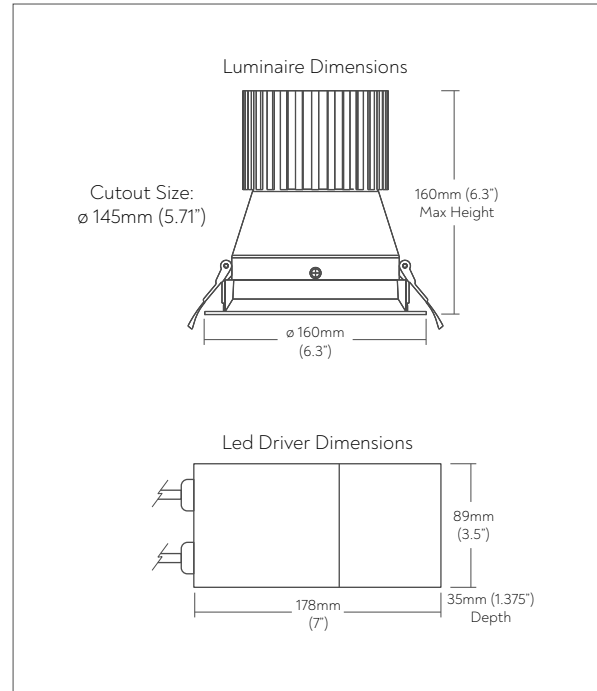

**MADRID**  
**DOWNLIGHTS**  
5" Low Glare Design

**[ FEATURES ]**

Madrid LED downlights are available in 5" model size with low glare design. Ideal for high ceiling applications in retail, commercial and educational. Superior crisp optics at 45°<sup>1</sup> or 60°<sup>2</sup> with 90 CRI delivers a unique glow with vivid color. Easy installation and service from below ceiling.

**[ LUMINAIRE INFORMATION ]**

RECESSED 

Product Detail	
Lumens/Watts	1800lm/20W 2700lm/30W 4500lm/50W
Input Voltage	120-277V
Efficacy	Up to 120lm/W <sup>3</sup>
CRI	>90Ra
Beam Angle	45° <sup>1</sup> , 60° <sup>2</sup>
CCT	3000K, 3500K, 4000K
Dimming	1% 0-10V
Trim Colour	<b>White (Standard)</b> , Black, Grey
Ingress Protection	IP20 Dry Location
Warranty	5 yrs
Certification	

**[ ORDER CODE ]**

<b>MAD5</b>	-		-		-	<b>90</b>	-	<b>UNV</b>	-	<b>D</b>	-	<b>CL</b>	-	
<b>MODEL</b>		<b>LUMENS/ OPTICS</b>		<b>CCT</b>		<b>TRIM FINISH</b>		<b>CRI</b>		<b>VOLTAGE</b>		<b>DIMMING</b>		<b>LENS</b>
<b>MAD5 - 5 INCH</b>		<b>18 - 1800lm/60°</b> <b>27 - 2700lm/60°</b> <b>45 - 4500lm/45°</b>		<b>30K - 3000K</b> <b>35K - 3500K</b> <b>40K - 4000K</b>		<b>WH - WHITE (Standard)</b> <b>BK - BLACK</b> <b>GR - GREY</b>		<b>90 - 90CRI</b>		<b>UNV - 120-277V</b>		<b>D - 0-10V</b>		<b>CL - CLEAR</b>
														<b>OPTION</b> <b>NCR1 - NEW CONSTRUCTION PLATFORM</b>