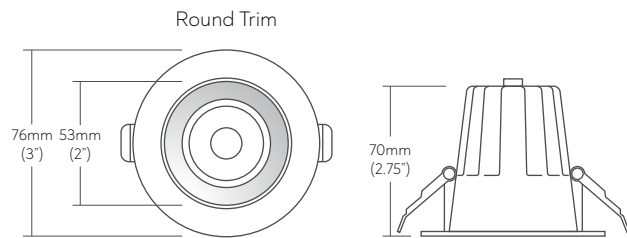

**DALLAS  
DOWNLIGHTS**  
Selectable CCT

**[ FEATURES ]**

Dallas LED downlights are available in 2" and 4" model sizes with round or square trim. Refracted optic lens with medium beam angle and 90 CRI delivers a soft uniform light with vivid color. Select from 2700K<sup>1</sup>, 3000K, 3500K<sup>1</sup>, 4000K or 5000K using the on-board CCT selector. Ideal for ambient or accent lighting in residential, hospitality, commercial and retail stores. Easy installation and service from below ceiling. Air tight, damp location and IC rated for use in insulated ceilings.

**[ LUMINAIRE INFORMATION - 2 Inch\* ]**

RECESSED 

Product Detail	
Lumens/Watts	600lm/8W
Input Voltage	100-130V AC, 50/60HZ
Efficacy	75lm/W
CRI	>90Ra
R9	60 (3000K), 78 (4000K), 71 (5000K)
Beam Angle	Medium
CCT	3000K, 4000K, 5000K Selectable
Dimming	Phase Dimming 10-100%
Warranty	5 yrs
Certification	 IC, Air Tite, Damp Location

Cutout Size: 65mm (2.5")

**[ LUMINAIRE INFORMATION - 4 Inch\* ]**

Product Detail	
Lumens/Watts	1100lm/12W
Input Voltage	100-130V AC, 50/60HZ
Efficacy	90lm/W
CRI	>90Ra
R9	60 (3000K), 74 (4000K), 66 (5000K)
Beam Angle	Medium
CCT	2700K <sup>1</sup> , 3000K, 3500K <sup>1</sup> , 4000K, 5000K Selectable
Dimming	Phase Dimming 10-100%
Warranty	5 yrs
Certification	 IC, Air Tite, Damp Location

\* Nominal size  
1. 2700K and 3500K CCT options only available for 4 inch round downlight