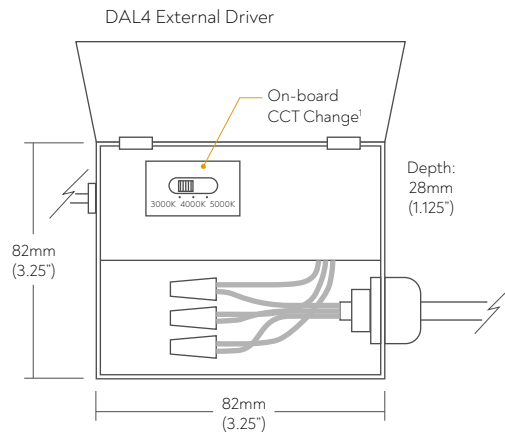

[EXTERNAL DRIVER/ON-BOARD CCT CHANGE]

[ORDER CODE]

MODEL	TRIM	OCC	M	120	90	W	NEW CONSTRUCTION PLATFORM
DAL2 - 2 INCH*	RD - ROUND	OCC - ON-BOARD CCT CHANGE	M - MEDIUM	120 - 120V	90 - 90CRI	W - WHITE	NCR1 - ADJUSTABLE 2" - 6" ROUND NCR2 - FIXED 2", 4", 5" ROUND NCS1 - ADJUSTABLE 2" - 6" SQUARE
DAL4 - 4 INCH*	SQ - SQUARE						

[QUICK SHIP PART #]

JXL-COB02-R08W-CCT - DAL2-RD-OCC-M-120-90-W	JXL-COB02-S08W-CCT - DAL2-SQ-OCC-M-120-90-W
JXL-COB04-R12W-5CCT - DAL4-RD-OCC-M-120-90-W	JXL-COB04-S12W-CCT - DAL4-SQ-OCC-M-120-90-W

* Nominal size
1. 2700K and 3500K CCT options only available for 4 inch round downlight