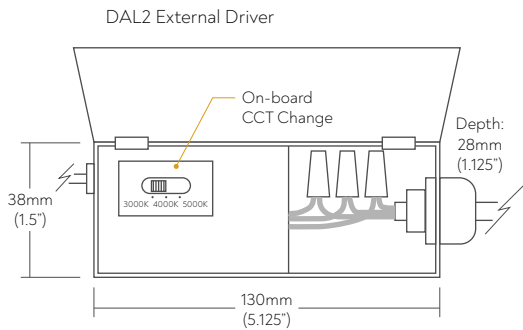

[EXTERNAL DRIVER/ON-BOARD CCT CHANGE]

[ORDER CODE]

MODEL	TRIM	OCC	M	120	90	W	NEW CONSTRUCTION PLATFORM
DAL2 - 2 INCH*	RD - ROUND	OCC - ON-BOARD CCT CHANGE	M - MEDIUM	120 - 120V	90 - 90CRI	W - WHITE	NCR1 - ADJUSTABLE 2" - 6" ROUND NCR2 - FIXED 2", 4", 5" ROUND NCS1 - ADJUSTABLE 2" - 6" SQUARE
DAL4 - 4 INCH*	SQ - SQUARE						

[QUICK SHIP PART #]

JXL-COB02-R08W-CCT - DAL2-RD-OCC-M-120-90-W	JXL-COB02-S08W-CCT - DAL2-SQ-OCC-M-120-90-W
JXL-COB04-R12W-5CCT - DAL4-RD-OCC-M-120-90-W	JXL-COB04-S12W-CCT - DAL4-SQ-OCC-M-120-90-W

* Nominal size
1. 2700K and 3500K CCT options only available for 4 inch round downlight