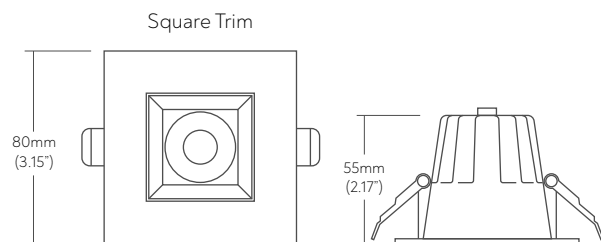

**DALLAS  
DOWNLIGHTS**  
Selectable CCT

**[ FEATURES ]**

Dallas LED downlights are available in 2" and 4" model sizes with round or square trim. Refracted optic lens with medium beam angle and 90 CRI delivers a soft uniform light with vivid color. Select from 2700K<sup>1</sup>, 3000K, 3500K<sup>1</sup>, 4000K or 5000K using the on-board CCT selector. Ideal for ambient or accent lighting in residential, hospitality, commercial and retail stores. Easy installation and service from below ceiling. Air tight, damp location and IC rated for use in insulated ceilings.

**[ LUMINAIRE INFORMATION - 2 Inch\* ]**

RECESSED 

Product Detail	
Lumens/Watts	600lm/8W
Input Voltage	100-130V AC, 50/60HZ
Efficacy	75lm/W
CRI	>90Ra
R9	60 (3000K), 78 (4000K), 71 (5000K)
Beam Angle	Medium
CCT	3000K, 4000K, 5000K Selectable
Dimming	Phase Dimming 10-100%
Warranty	5 yrs
Certification	 IC, Air Tite, Damp Location

Cutout Size: 65mm (2.5")

**[ LUMINAIRE INFORMATION - 4 Inch\* ]**

Product Detail	
Lumens/Watts	1100lm/12W
Input Voltage	100-130V AC, 50/60HZ
Efficacy	90lm/W
CRI	>90Ra
R9	60 (3000K), 74 (4000K), 66 (5000K)
Beam Angle	Medium
CCT	2700K <sup>1</sup> , 3000K, 3500K <sup>1</sup> , 4000K, 5000K Selectable
Dimming	Phase Dimming 10-100%
Warranty	5 yrs
Certification	 IC, Air Tite, Damp Location

\* Nominal size  
1. 2700K and 3500K CCT options only available for 4 inch round downlight