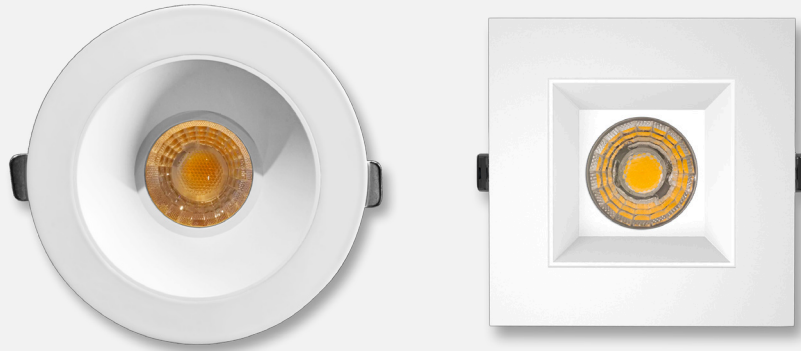

**DALLAS  
DOWNLIGHTS**  
Selectable CCT

**[ FEATURES ]**

Dallas LED downlights are available in 2" and 4" model sizes with round or square trim. Refracted optic lens with medium beam angle and 90 CRI delivers a soft uniform light with vivid color. Select from 2700K<sup>1</sup>, 3000K, 3500K<sup>1</sup>, 4000K or 5000K using the on-board CCT selector. Ideal for ambient or accent lighting in residential, hospitality, commercial and retail stores. Easy installation and service from below ceiling. Air tight, damp location and IC rated for use in insulated ceilings.

**[ LUMINAIRE INFORMATION - 2 Inch\* ]**

RECESSED 

Product Detail	
Lumens/Watts	600lm/8W
Input Voltage	100-130V AC, 50/60HZ
Efficacy	75lm/W
CRI	>90Ra
R9	60 (3000K), 78 (4000K), 71 (5000K)
Beam Angle	Medium
CCT	3000K, 4000K, 5000K Selectable
Dimming	Phase Dimming 10-100%
Warranty	5 yrs
Certification	 IC, Air Tite, Damp Location

Cutout Size: 65mm (2.5")

**[ LUMINAIRE INFORMATION - 4 Inch\* ]**

Product Detail	
Lumens/Watts	1100lm/12W
Input Voltage	100-130V AC, 50/60HZ
Efficacy	90lm/W
CRI	>90Ra
R9	60 (3000K), 74 (4000K), 66 (5000K)
Beam Angle	Medium
CCT	2700K <sup>1</sup> , 3000K, 3500K <sup>1</sup> , 4000K, 5000K Selectable
Dimming	Phase Dimming 10-100%
Warranty	5 yrs
Certification	 IC, Air Tite, Damp Location

\* Nominal size  
1. 2700K and 3500K CCT options only available for 4 inch round downlight