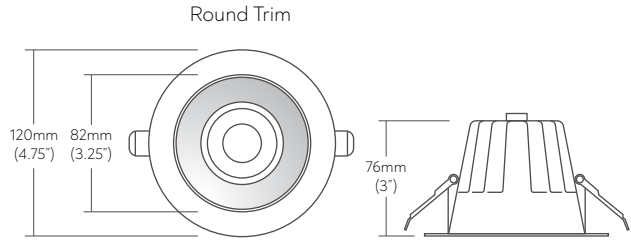

**DALLAS  
DOWNLIGHTS**  
Selectable CCT

**[ FEATURES ]**

Dallas LED downlights are available in 2" and 4" model sizes with round or square trim. Refracted optic lens with medium beam angle and 90 CRI delivers a soft uniform light with vivid color. Select from 2700K<sup>1</sup>, 3000K, 3500K<sup>1</sup>, 4000K or 5000K using the on-board CCT selector. Ideal for ambient or accent lighting in residential, hospitality, commercial and retail stores. Easy installation and service from below ceiling. Air tight, damp location and IC rated for use in insulated ceilings.

**[ LUMINAIRE INFORMATION - 2 Inch\* ]**

RECESSED 

Product Detail	
Lumens/Watts	600lm/8W
Input Voltage	100-130V AC, 50/60HZ
Efficacy	75lm/W
CRI	>90Ra
R9	60 (3000K), 78 (4000K), 71 (5000K)
Beam Angle	Medium
CCT	3000K, 4000K, 5000K Selectable
Dimming	Phase Dimming 10-100%
Warranty	5 yrs
Certification	 IC, Air Tite, Damp Location

Cutout Size: 65mm (2.5")

**[ LUMINAIRE INFORMATION - 4 Inch\* ]**

Product Detail	
Lumens/Watts	1100lm/12W
Input Voltage	100-130V AC, 50/60HZ
Efficacy	90lm/W
CRI	>90Ra
R9	60 (3000K), 74 (4000K), 66 (5000K)
Beam Angle	Medium
CCT	2700K <sup>1</sup> , 3000K, 3500K <sup>1</sup> , 4000K, 5000K Selectable
Dimming	Phase Dimming 10-100%
Warranty	5 yrs
Certification	 IC, Air Tite, Damp Location

\* Nominal size  
1. 2700K and 3500K CCT options only available for 4 inch round downlight