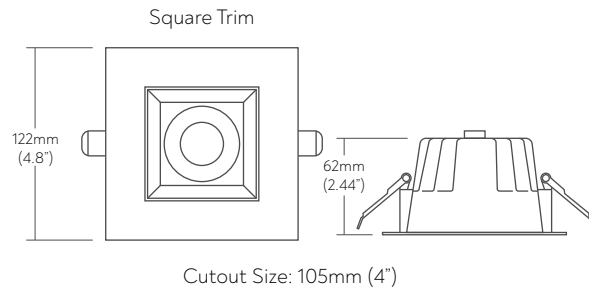

Cutout Size: 65mm (2.5")

**[ LUMINAIRE INFORMATION - 4 Inch\* ]**

Product Detail	
Lumens/Watts	1100lm/12W
Input Voltage	100-130V AC, 50/60HZ
Efficacy	90lm/W
CRI	>90Ra
R9	60 (3000K), 74 (4000K), 66 (5000K)
Beam Angle	Medium
CCT	2700K <sup>1</sup> , 3000K, 3500K <sup>1</sup> , 4000K, 5000K Selectable
Dimming	Phase Dimming 10-100%
Warranty	5 yrs
Certification	 IC, Air Tite, Damp Location

**[ EXTERNAL DRIVER/ON-BOARD CCT CHANGE ]**

**[ ORDER CODE ]**

<b>MODEL</b>	<b>TRIM</b>	<b>OCC</b>	<b>M</b>	<b>120</b>	<b>90</b>	<b>W</b>	<b>NEW CONSTRUCTION PLATFORM</b>
DAL2 - 2 INCH*	RD - ROUND	OCC - ON-BOARD CCT CHANGE	M - MEDIUM	120 - 120V	90 - 90CRI	W - WHITE	NCR1 - ADJUSTABLE 2" - 6" ROUND NCR2 - FIXED 2", 4", 5" ROUND NCS1 - ADJUSTABLE 2" - 6" SQUARE
DAL4 - 4 INCH*	SQ - SQUARE						

\* Nominal size  
1. 2700K and 3500K CCT options only available for 4 inch round downlight