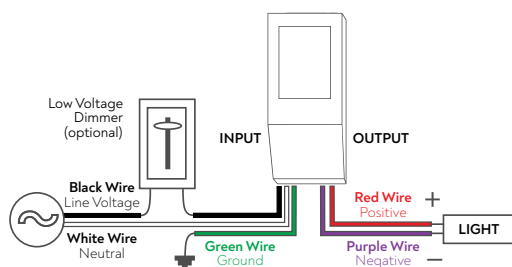

[WIRING DIAGRAM]