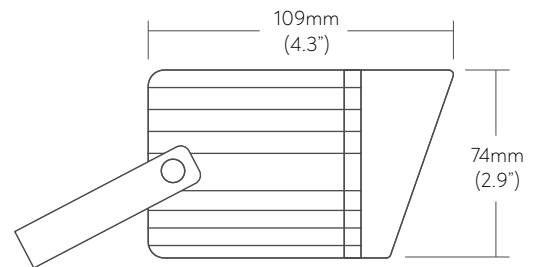

**[ LUMINAIRE INFORMATION ]**

LANDSCAPE

- Lumens: 665 lm (3000K)<sup>1</sup>  
914 lm<sup>2</sup>
- Operating Voltage: 12V<sup>2</sup>, 24V<sup>1</sup> DC Constant Voltage
- Input Voltage: AC 100-240V, 277V External Transformer
- Watts: 9W
- Beam Angle: 60°<sup>1</sup>, 45°<sup>2</sup>
- Light Source: 3x3W LED<sup>1</sup>, 3x3W RGB LED<sup>2</sup>
- Light Colour: 3000K<sup>1</sup>, Colour Changing
- Dimming: With dimmable transformer
- Finish: **Black (Standard)**, White, Silver
- Housing: Aluminum Alloy
- Operating Temp.: -25°C to +50°C (-13°F to 122°F)
- Life: 50,000 hrs
- Warranty: 5 yrs
- Ingress Protection: IP65 Wet Location