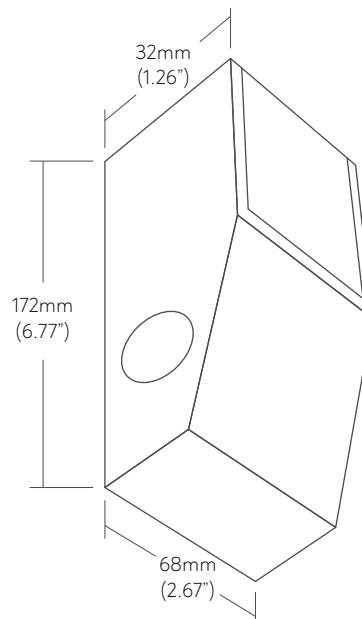

[TRANSFORMER INFORMATION]

Class 2 Dimmable LED DC Electronic Transformer

- Encapsulated transformer in black powder coated NEMA3 enclosure
- Enclosure should not exceed 70° C @ 40° C ambient
- Removable wiring compartment

AC Input Voltage	120V 60Hz
DC Output Voltage:	12V DC, 24V DC
Input Current Full Load:	0.2A (20W), 0.41A (40W) 0.61A (60W), 0.85A (96W)³
Max Load:	20W, 40W, 60W, 96W³
12V Output Current Full Load:	1.7A (20W), 3.5A (40W), 5A (60W)
24V Output Current Full Load:	.87A (20W), 1.75A (40W), 2.63A (60W), 4.16A (96W)
Efficiency:	>90%
Power Factor:	0.95
Ingress Protection:	IP50 Dry Location
Warranty:	5 yrs
Certification:	ULC Listed, CSA Approved, UL standards 8750 Class 2