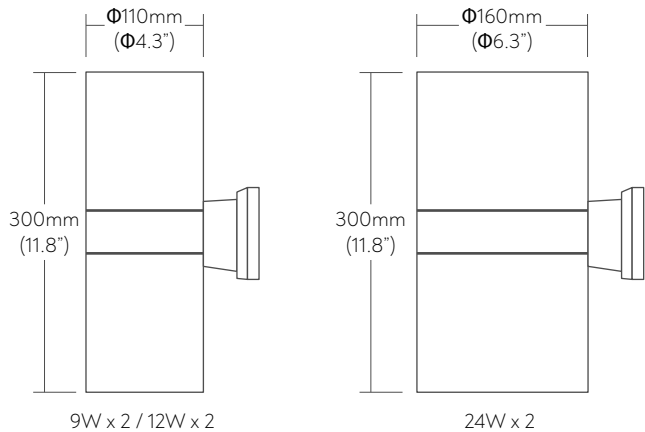

[LUMINAIRE INFORMATION]

WALL MOUNT 

Product Detail

Lumens/Watts

1800lm - 9W x 2
2400lm - 12W x 2
4800lm - 24W x 2

Input Voltage

120-277V

Efficacy

Up to 100lm/W

Beam Angle

30° (Standard), 15°, 60°, 90°

CCT

3000K, 4000K

Trim Colour

Black, Silver

Ingress Protection

IP65 Wet Location

Warranty

5 yrs

Certification

[ORDER CODE]

BAR	-		-		-		-	UNV
MODEL		WATTAGE		BEAM ANGLE		CCT		FINISH
BAR - WALL MOUNT		9W - 9W X 2 12W - 12W X 2 24W - 24W X 2		30D - 30° (Standard) 15D - 15° 60D - 60° 90D - 90°		30K - 3000K 40K - 4000K		BLK - BLACK SIL - SILVER
								VOLTAGE
								UNV - 120-277V