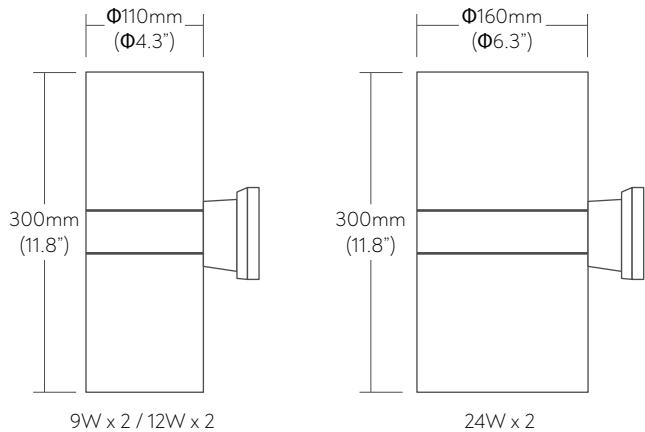

**BARCELONA**  
**CYLINDER WALL MOUNT**

Uplight/Downlight

12Wx2 model shown

**[ FEATURES ]**

Barcelona LED cylinder wall mount features both uplight and downlight, and can be used for interior or exterior lighting applications with IP65 wet location rating. Perfect for ambient and architectural accent lighting.

**[ LUMINAIRE INFORMATION ]**

WALL MOUNT

Product Detail	
Lumens/Watts	1800lm - 9W x 2 2400lm - 12W x 2 4800lm - 24W x 2
Input Voltage	120-277V
Efficacy	Up to 100lm/W
Beam Angle	<b>30° (Standard)</b> , 15°, 60°, 90°
CCT	3000K, 4000K
Trim Colour	Black, Silver
Ingress Protection	IP65 Wet Location
Warranty	5 yrs
Certification	

**[ ORDER CODE ]**

<b>BAR</b>	-		-		-		-	<b>UNV</b>
<b>MODEL</b>		<b>WATTAGE</b>		<b>BEAM ANGLE</b>		<b>CCT</b>		<b>FINISH</b>
BAR - WALL MOUNT		9W - 9W X 2 12W - 12W X 2 24W - 24W X 2		<b>30D - 30°</b> (Standard) 15D - 15° 60D - 60° 90D - 90°		30K - 3000K 40K - 4000K		BLK - BLACK SIL - SILVER
								<b>VOLTAGE</b>
								UNV - 120-277V